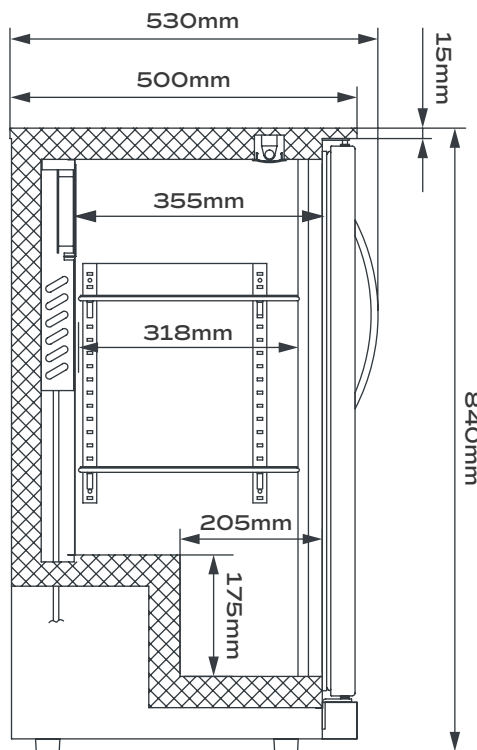

## KEY FEATURES

- 208 litre capacity, 175 watts.
- Black construction with double doors; ideally matched to modern décor.
- Double glazed, toughened glass doors.
- Lockable doors with keys.
- Digital controller with red LED display panel and cover. Front vented.
- R600a refrigerant. Fridge cooling temperature 2 - 10°C.
- White LED lighting.
- Chrome plated drink racks.

208 litre capacity

Stylish double door fridge with lockable doors

Cooling temperature: 2 - 10°C

## FRIDGE

Colour	Black
Capacity	208 Litres
Power	175W
Temperature Range	2 - 10°C
Double Doors	Double Glazed, Toughened Glass
Lockable	Yes
No. of Shelves	4x Racks – Makes 6x Shelves

## DIMENSIONS

Floor to Bottom of Door	65mm
Door Width x Depth	435 x 730mm
Shelf Width x Depth	385 x 320mm
Overall Width x Depth x Height	900 x 500 x 840mm
Overall Depth with Door Open	905mm