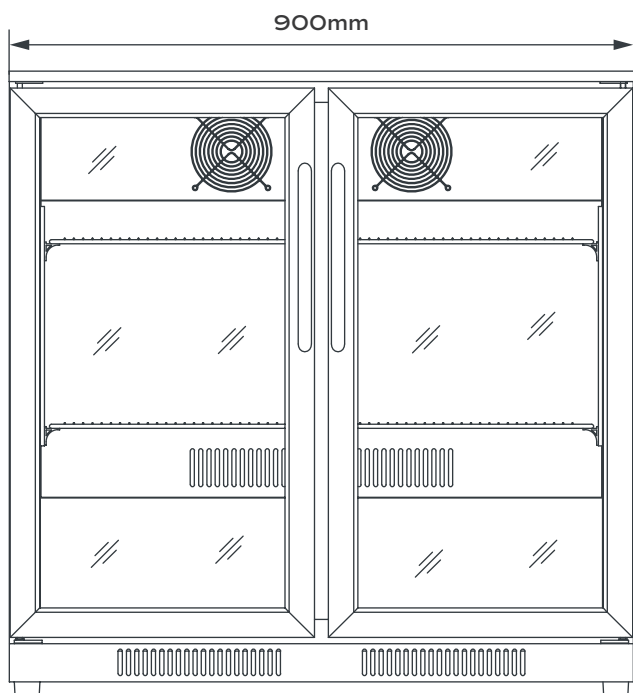

## KEY FEATURES

- 208 litre capacity, 175 watts.
- Black construction with double doors; ideally matched to modern décor.
- Double glazed, toughened glass doors.
- Lockable doors with keys.
- Digital controller with red LED display panel and cover. Front vented.
- R600a refrigerant. Fridge cooling temperature 2 - 10°C.
- White LED lighting.
- Chrome plated drink racks.

208 litre capacity

Stylish double door fridge with lockable doors

Cooling temperature: 2 - 10°C

## FRIDGE

Colour	Black
Capacity	208 Litres
Power	175W
Temperature Range	2 - 10°C
Double Doors	Double Glazed, Toughened Glass
Lockable	Yes
No. of Shelves	4x Racks – Makes 6x Shelves

## DIMENSIONS

Floor to Bottom of Door	65mm
Door Width x Depth	435 x 730mm
Shelf Width x Depth	385 x 320mm
Overall Width x Depth x Height	900 x 500 x 840mm
Overall Depth with Door Open	905mm