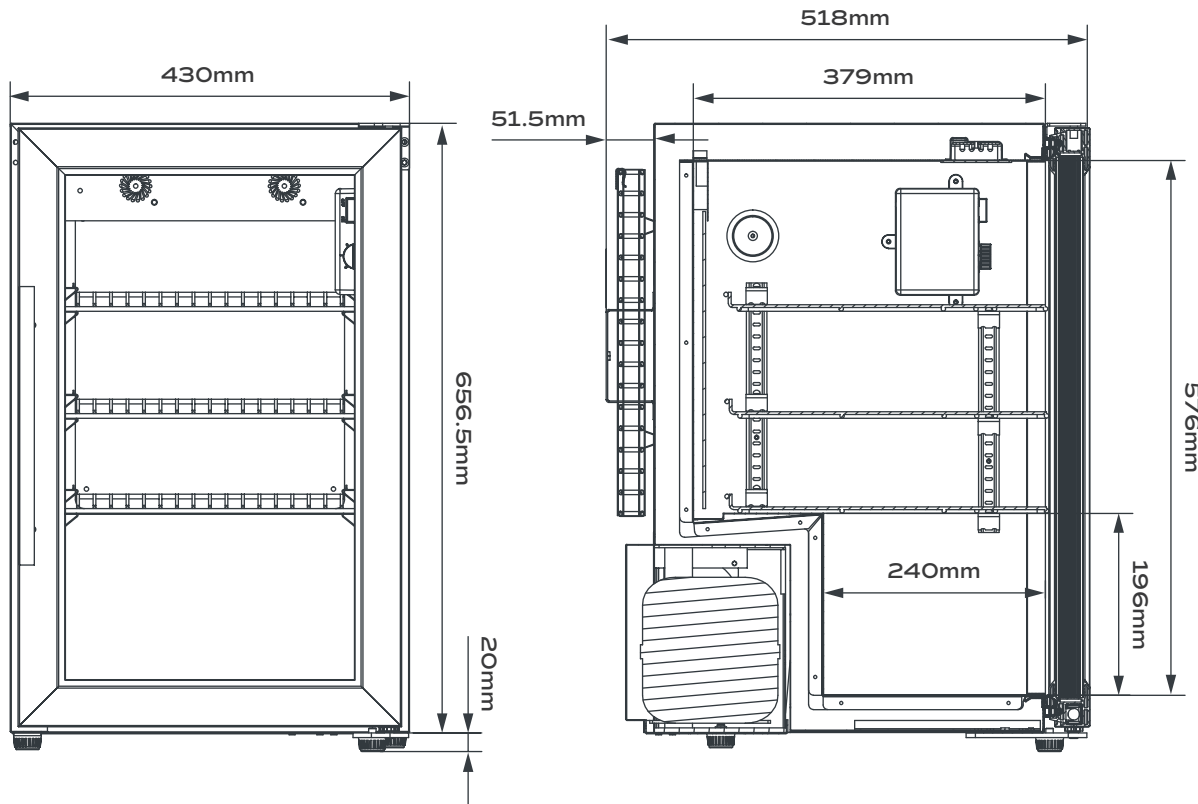

FRIDGE - SGL

63L Single Fridge

KEY FEATURES

- 63 litre capacity, 60 watts.
- 304 stainless steel with single door.
- Triple glazed, toughened glass door.
- Lockable door with keys.
- 6x adjustable temperature settings.
- Blue LED backlights.
- 3x chrome plated drink racks.

63 litre
capacity

Stylish single
door fridge with
lockable door

Cooling
temperature:
0 - 10°C

FRIDGE - SGL

FRIDGE

Colour	Silver
Capacity	63 Litres
Power	60W
Temperature Range	0 - 10°C
Single Door	Triple Glazed, Toughened Glass
Lockable	Yes
No. of Shelves	3

DIMENSIONS

Overall Width x Depth x Height	430 x 507 x 690mm
--------------------------------	-------------------

MATERIALS

Outer Casting	304 Stainless Steel Body, Door to Handle
Aluminium	Embossed Inner
Plate Drink Racks	Chrome
Refrigerant	R600a