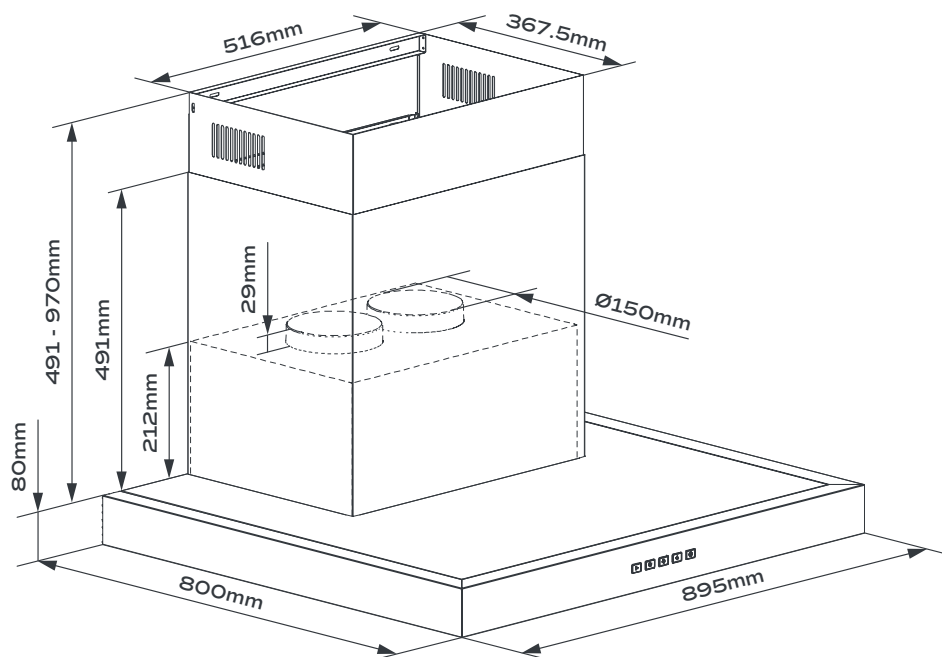

RANGEHOOD

Colour	Silver
Material	304 Stainless Steel
Extraction	2000m³/h
Timer	Yes
Light	Yes, LED
Fan	4 Speeds

OVERALL DIMENSIONS

Width x Depth x Height	895 x 800 x 571 - 1050mm
Weight	36kg

INSTALLATION

Electrical Connection	3 Pin

WARRANTY

Years	2